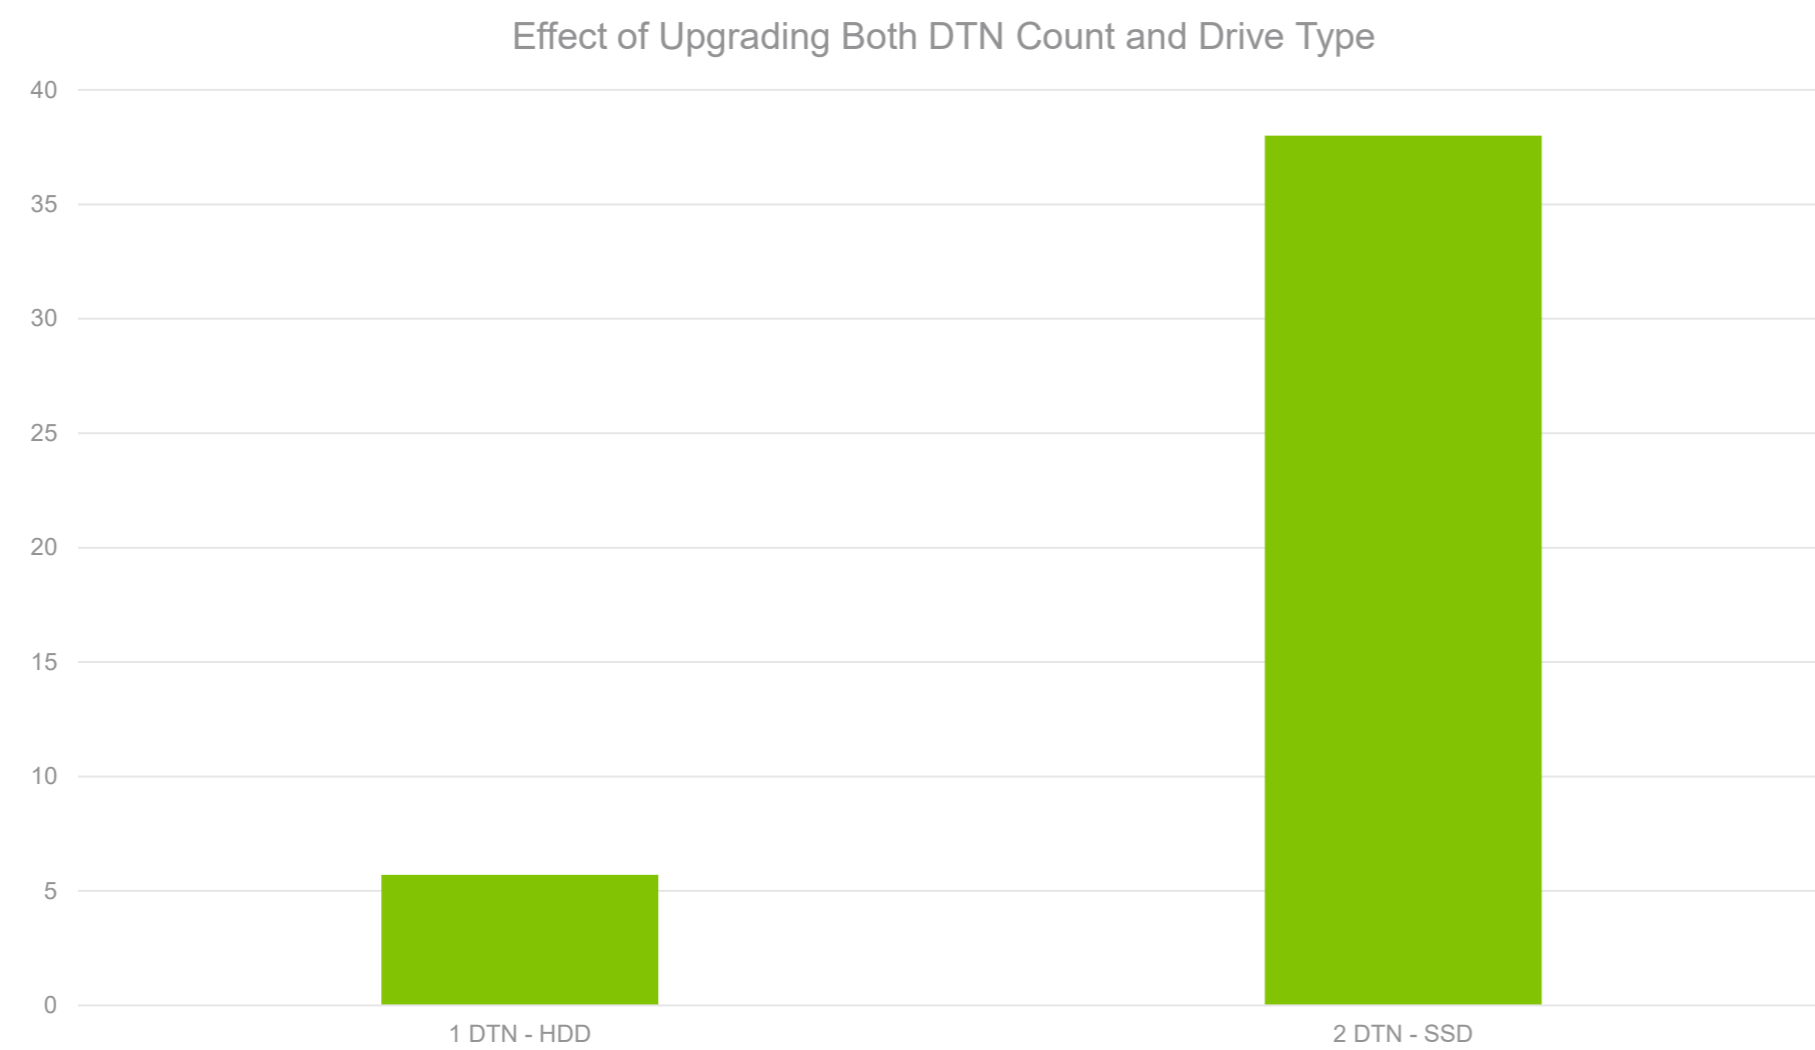

# Effective Transfer Speeds

External Globus Endpoints

- 5-38 Gbps
- 1 TB from ESnet Denver in just over 3.5 mins
- ~38 Gbps

Testing Highlights

- Reliability
- Very Performant
- Tuning Configuration
- Superior level of service