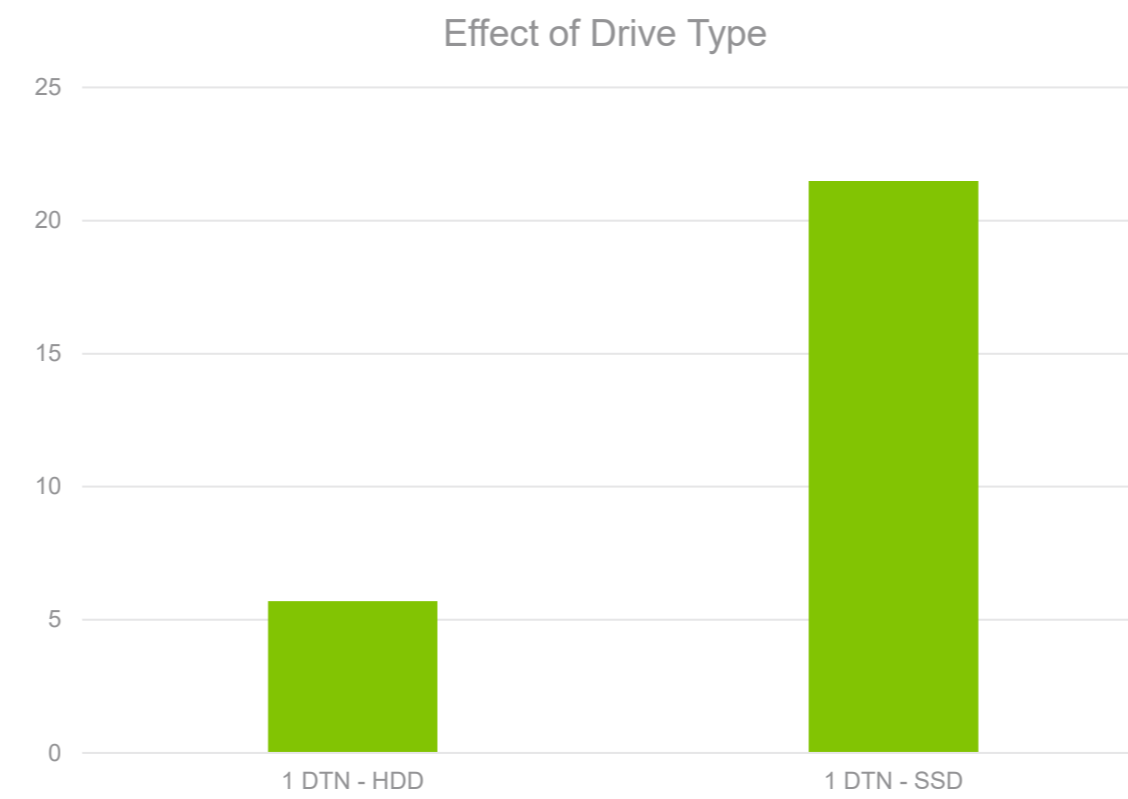

# Effective Transfer Speeds

External Globus Endpoints

- 5-38 Gbps
- 1 TB from ESnet Denver in just over 3.5 mins
- ~38 Gbps

Testing Highlights

- Reliability
- Very Performant
- Tuning Configuration
- Superior level of service