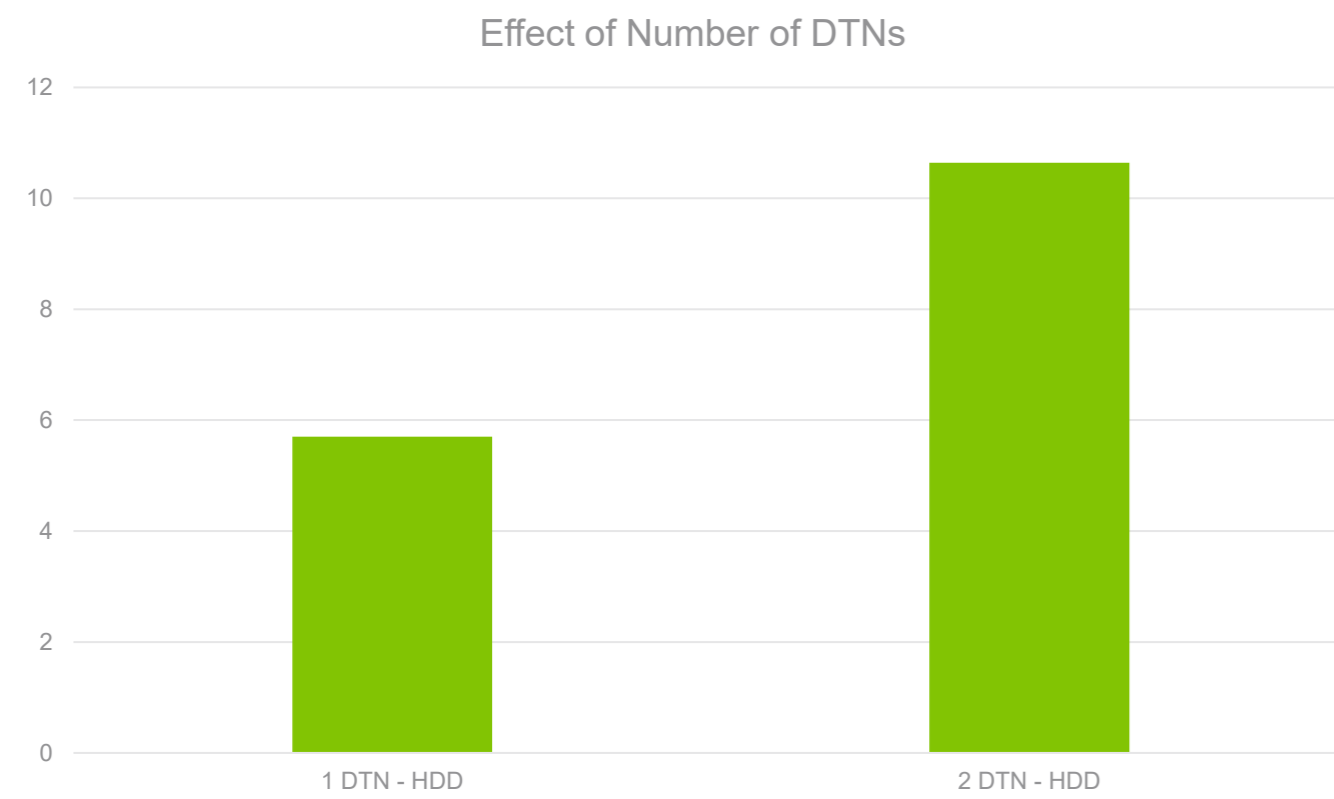

Effective Transfer Speeds

External Globus Endpoints

- 5-38 Gbps
- 1 TB from ESnet Denver in just over 3.5 mins
- ~38 Gbps

Testing Highlights

- Reliability
- Very Performant
- Tuning Configuration
- Superior level of service

* Effective Transfer Speeds in Gbps