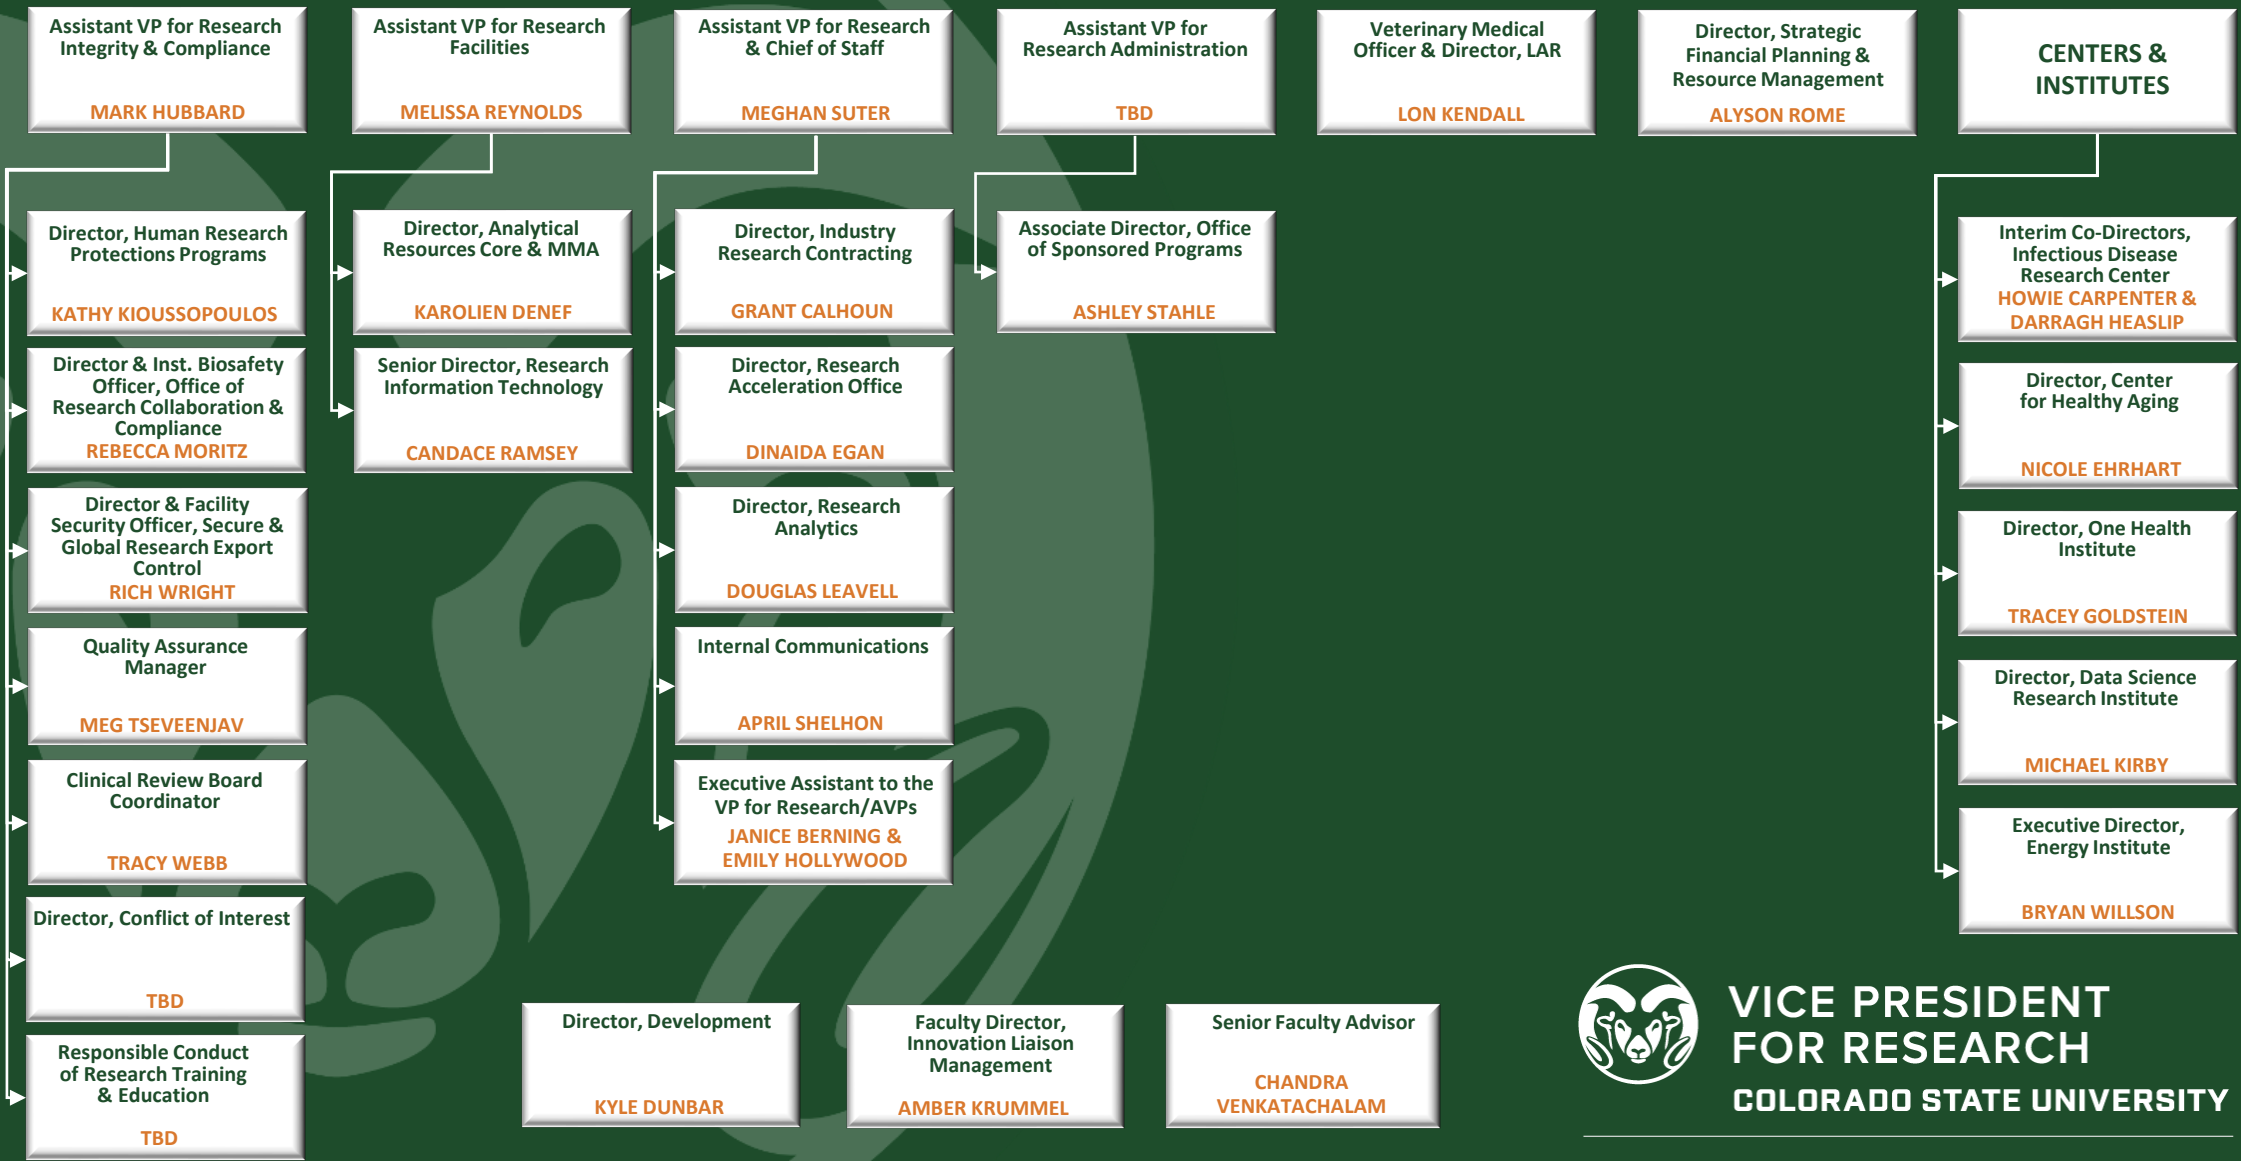

Vice President for Research
CASSANDRA MOSELEY

VICE PRESIDENT FOR RESEARCH
COLORADO STATE UNIVERSITY

UNITED IN DISCOVERY