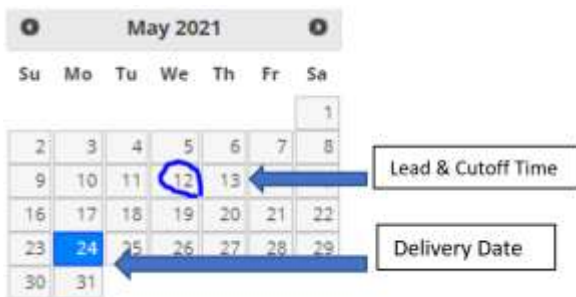

Animal deliveries are not scheduled during a CSU Holiday week.

2022 Blackout Dates

*CSU Holiday dates not yet published

January 17, 2022	MLK Day
May 30, 2022	Memorial Day
June 20, 2022	Juneteenth
June 27, 2022	Fiscal Year End close
*July 4, 2022	July 4th
*September 5, 2022	Labor Day
*November 21, 2022	Thanksgiving
*unknown	Christmas
*unknown	New Year's Eve

2022

January	February	March	April
S M T W T F S 1 2 3 4 5 6 7 8 9 10 11 12 13 14 15 16 ~~17~~ 18 19 20 21 22 23 24 25 26 27 28 29 30 31	S M T W T F S 1 2 3 4 5 6 7 8 9 10 11 12 13 14 15 16 17 18 19 20 21 22 23 24 25 26 27 28	S M T W T F S 1 2 3 4 5 6 7 8 9 10 11 12 13 14 15 16 17 18 19 20 21 22 23 24 25 26 27 28 29 30 31	S M T W T F S 1 2 3 4 5 6 7 8 9 10 11 12 13 14 15 16 17 18 19 20 21 22 23 24 25 26 27 28 29 30
May	June	July	August
S M T W T F S 1 2 3 4 5 6 7 8 9 10 11 12 13 14 15 16 17 18 19 20 21 22 23 24 25 26 27 28 29 ~~30~~ 31	S M T W T F S 1 2 3 4 5 6 7 8 9 10 11 12 13 14 15 16 17 18 19 ~~20~~ 21 22 23 24 25 26 ~~27~~ 28 29 30	S M T W T F S 1 2 3 ~~4~~ 5 6 7 8 9 10 11 12 13 14 15 16 17 18 19 20 21 22 23 24 25 26 27 28 29 30 31	S M T W T F S 1 2 3 4 5 6 7 8 9 10 11 12 13 14 15 16 17 18 19 20 21 22 23 24 25 26 27 28 29 30 31
September	October	November	December
S M T W T F S 1 2 3 4 ~~5~~ 6 7 8 9 10 11 12 13 14 15 16 17 18 19 20 21 22 23 24 25 26 27 28 29 30	S M T W T F S 1 2 3 4 5 6 7 8 9 10 11 12 13 14 15 16 17 18 19 20 21 22 23 24 25 26 27 28 29 30 31	S M T W T F S 1 2 3 4 5 6 7 8 9 10 11 12 13 14 15 16 17 18 19 20 ~~21~~ 22 23 24 25 26 27 28 29 30	S M T W T F S 1 2 3 4 5 6 7 8 9 10 11 12 13 14 15 16 17 18 19 20 21 22 23 24 25 26 27 28 29 30 31

Animal orders require at least 8 business days prior to the expected delivery date to allow for order processing.

Lead Time > 8 business days
Cutoff Time > Wednesday's at 12pm